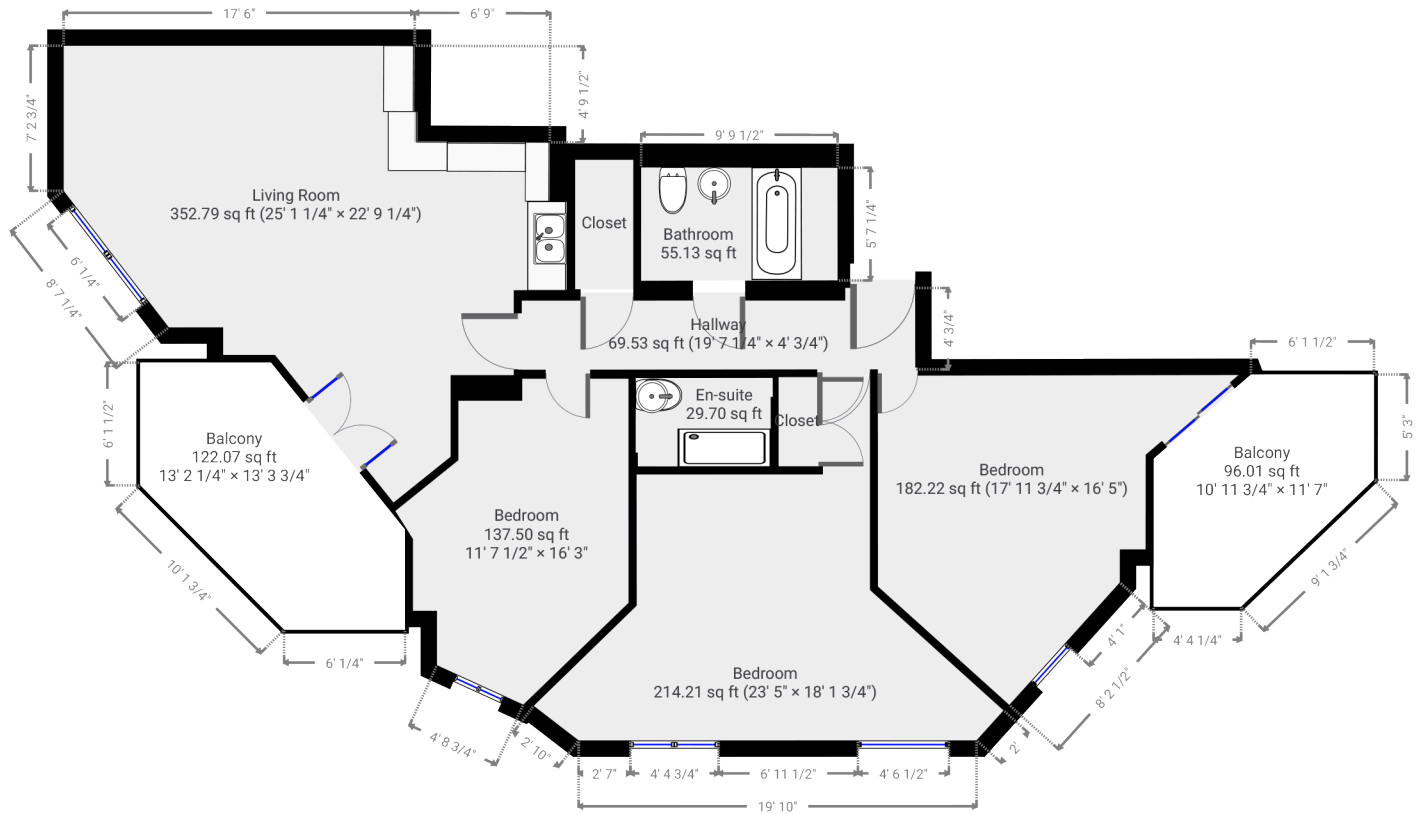

TOTAL AREA: 1067.22 sq ft • LIVING AREA: 1067.22 sq ft • FLOORS: 1 • ROOMS: 4

▼ Ground Floor

TOTAL AREA: 1067.22 sq ft • LIVING AREA: 1067.22 sq ft • ROOMS: 4

THIS FLOORPLAN IS PROVIDED WITHOUT WARRANTY OF ANY KIND. SENSOPIA DISCLAIMS ANY WARRANTY INCLUDING, WITHOUT LIMITATION, SATISFACTORY QUALITY OR ACCURACY OF DIMENSIONS.

1:115

Page 1/1